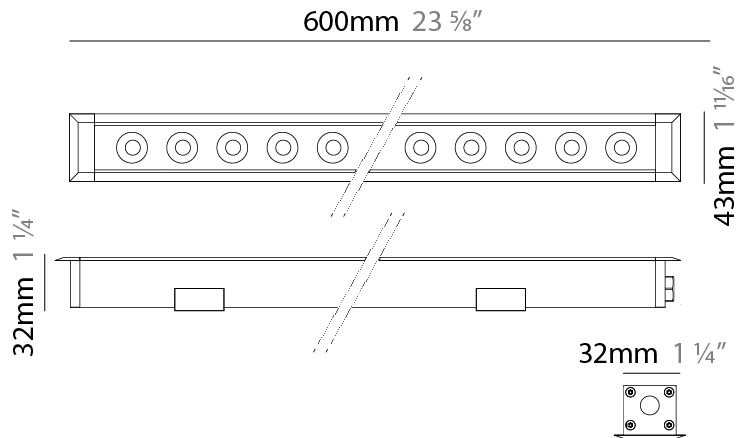

PROJECT	_____
TYPE	_____
SPECIFIER	_____
QUANTITY	_____
DATE	_____

MINI CORNICHE RECESSED

E91638- _____ - _____
base number   Finish   Lens
                         Options   Options

1. To build a product code in our configurator select the specify button on the base model # product page
2. To build a manual product code on this datasheet choose from the options listed below in blue font and add the suffix to the base model #

GENERAL

Series: Mini Corniche
Brand: Platek
Division: Exterior
Mounting Type: Recessed
Mounting Location: In-Ground
Subcategory: Walk Over

PHYSICAL

Shape: Rectangle
Length (mm): 620
Length (in): 24 7/16
Width (mm): 43
Width (in): 1 11/16
Depth (mm): 32
Depth (in): 1 1/4
Light Distribution: Uplight
Diffuser: Tempered Glass - 5mm / 3/16" thick
Gasket: Gore-Tex valve to prevent condensation
Fixture Finish: [BLK](#) / [WHI](#) / [GRY](#) / [COR](#) / [ANT](#) / [BRZ](#)
Fixture Material: Extruded Aluminum

ELECTRICAL

Lamp Type: LED
Total Output Wattage (W): 23
Dimming: Bluetooth technology or DMX
Control Gear: DMX
Driver Included: No
Driver Location: Remote
Driver Type: Constant Current - Universal
Driver Class: Class 2
Input Voltage (V): 120 - 277
Constant Current (MA): 500

LED

Number of LEDs: 16
Color Temperature (°K): RGBW
CRI: >80 CRI
Lamp Life (hrs): 60000
Special LEDs offerings: RGBW

OPTICAL

Optic°: [28](#) / [47](#) / [ELL](#)

RATINGS AND CERTIFICATIONS

Certified By: Certified for North American Standards
IP rating: IP67
IK Rating: IK07
Bug Rating: B1 U0 G0