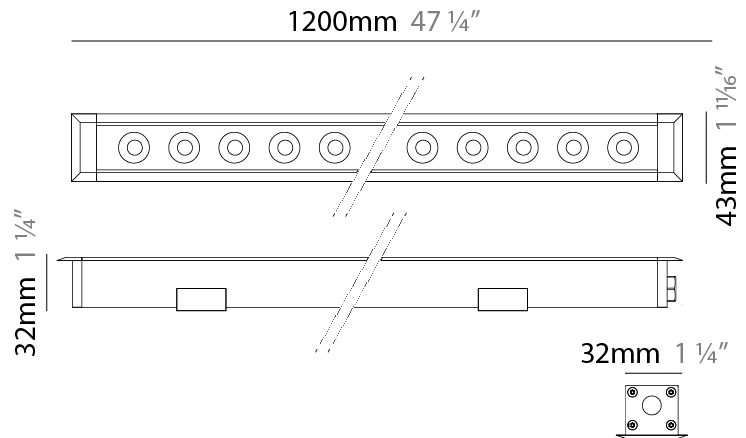

MINI CORNICHE RECESSED

E91639-

base number   Finish Options   Lens Options

1. To build a product code in our configurator select the specify button on the base model # product page
2. To build a manual product code on this datasheet choose from the options listed below in blue font and add the suffix to the base model #

GENERAL

Series: Mini Corniche
Brand: Platek
Division: Exterior
Mounting Type: Recessed
Mounting Location: In-Ground
Subcategory: Walk Over

PHYSICAL

Shape: Rectangle
Length (mm): 1220
Length (in): 48 1/2
Width (mm): 43
Width (in): 1 5/8
Height (mm): 32
Height (in): 1 1/2
Light Distribution: Uplight
Screws: A4 stainless steel
Diffuser: Clear tempered glass
Gasket: Gore-Tex valve to prevent condensation
Fixture Finish: [BLK / WHI / GRY / COR / ANT / BRZ](#)
Fixture Material: Extruded Aluminum

ELECTRICAL

Lamp Type: LED
Total Output Wattage (W): 46
Dimming: Bluetooth technology or DMX
Control Gear: DMX
Driver Included: No
Driver Location: Remote
Driver Type: Constant Current - Universal
Driver Class: Class 2
Input Voltage (V): 120 - 277
Constant Current (MA): 500

LED

Number of LEDs: 32
Color Temperature (°K): RGBW
CRI: >80 CRI
Lamp Life (hrs): 60000
Special LEDs offerings: RGBW

OPTICAL

Optic°: [26 / 47 / ELL](#)

RATINGS AND CERTIFICATIONS

Certified By: Certified for North American Standards
IP rating: IP67
IK Rating: IK07
Bug Rating: B1 U0 G0

PROJECT
TYPE
SPECIFIER
QUANTITY
DATE